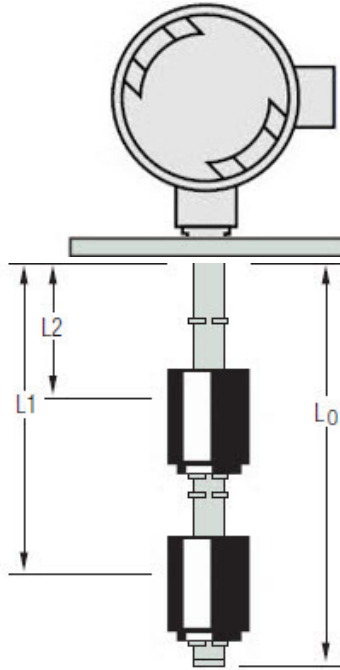

LEVEL SWITCHES

Part No. W1058772
 Unit Price \$545.40
 Lead Time 15
 (Business Days)

Technical Specifications	
Specific Gravity:	.875
Max. Pressure:	15
Operating Temp.:	200
Stem Material:	316 SS
Series:	Standard LS-700
Mounting Type:	(4C) 3-5/8" Dia. Flange w/1/2" Conduit Connection
Switch Type:	SPST, 20VA
Wiring Group:	Group 2 - Independent Return
Number of Levels:	2
Electrical Connection:	Nema 4 Junction Box
float_type:	Buna N (187553)
Float Material:	Buna N
Media Type Other:	Hydraulic Oil
Float Stops:	Grip Rings

Ordering Information	
Part Number:	W1058772
Lead Time:	15 Business Days
Min. Order Quantity:	1
Shipping Weight:	4.25 lbs.
Model Description:	LS-700-4C-SS-BN-SPST-020-GR2-2

Dimensional Specifications	
L2:	8" NO
L1:	14" NO
L0:	16"