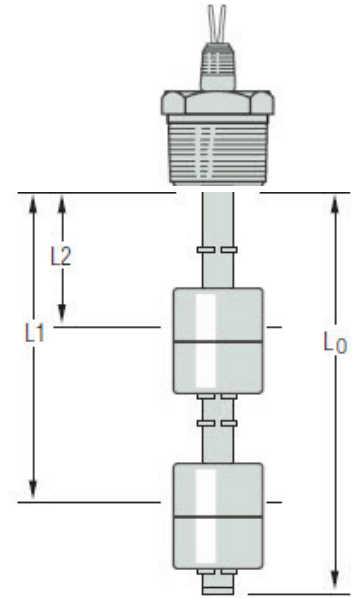

LEVEL SWITCHES

Part No. W1023403
 Unit Price \$537.50
 Lead Time 15
 (Business Days)

Technical Specifications	
Specific Gravity:	.8762
Max. Pressure:	15
Operating Temp.:	100
Stem Material:	316 SS
Series:	Standard LS-700
Mounting Type:	(3C) 1" NPT w/1/2" Conduit Connection
Switch Type:	SPST, 100VA
Wiring Group:	Group 2 - Independent Return
Number of Levels:	2
Electrical Connection:	1/2" Conduit Connector w/ Leadwire
float_type:	316 SS (141750)
Float Material:	316 SS
Media Type Other:	Diesel Fuel
Float Stops:	Grip Rings

Ordering Information	
Part Number:	W1023403
List Price:	\$537.50
Lead Time:	15 Business Days
Min. Order Quantity:	1
Shipping Weight:	5.5 lbs.
Model Description:	LS-700-3C-SS-SS-SPST-100-GR2-2

Dimensional Specifications	
L2:	11.5" NO
L1:	19.5" NO
L0:	20.750"
Lead Length:	12"