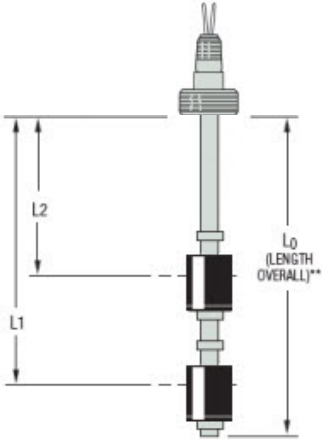

LEVEL SWITCHES

Part No. W1039996
 Unit Price \$414.00
 Lead Time 15
 (Business Days)

Technical Specifications	
Series:	Standard LS-800
Specific Gravity:	.85
Max. Pressure:	50
Stem Length:	6"-36"
Stem Construction:	Tubing (for units < 72")
Operating Temp.:	205
Stem Material:	Brass
Mounting Type:	(2) 1-1/4" NPT
Switch Type:	SPST, 100VA
Wiring Group:	Group 2 - Independent Return
Number of Levels:	2
Electrical Connection:	Leadwire
Float Material:	Buna N
Float Type:	Buna N (26032)
Media Type:	oil
Float Stops:	Grip Rings

Ordering Information	
Part Number:	W1039996
List Price:	\$414.00
Lead Time:	15 Business Days
Min. Order Quantity:	1
Shipping Weight:	8.84 lbs.
Model Description:	LS-800-2-BR-BN-SPST-100-GR2-2

Dimensional Specifications	
L2:	2.5" NO
L1:	15" NO
L0:	17.000"
Lead Length:	24"