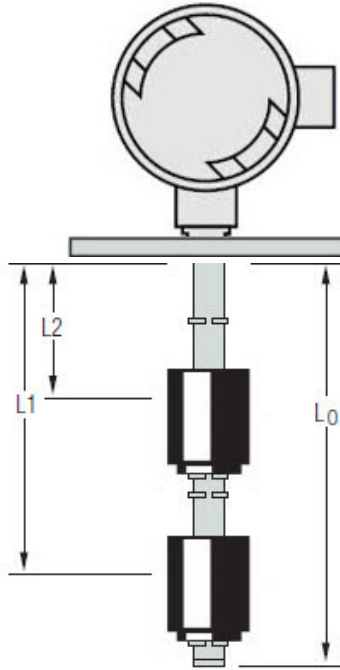

LEVEL SWITCHES

Part No. W1058770
 Unit Price \$583.20
 Lead Time 15
 (Business Days)

Technical Specifications	
Specific Gravity:	.875
Max. Pressure:	15
Operating Temp.:	200
Stem Material:	316 SS
Series:	Standard LS-700
Mounting Type:	(4C) 3-5/8" Dia. Flange w/1/2" Conduit Connection
Switch Type:	SPST, 20VA
Wiring Group:	Group 2 - Independent Return
Number of Levels:	2
Electrical Connection:	Nema 4 Junction Box
float_type:	Buna N (187553)
Float Material:	Buna N
Media Type Other:	Hydraulic Oil
Float Stops:	Grip Rings

Ordering Information	
Part Number:	W1058770
Lead Time:	15 Business Days
Min. Order Quantity:	1
Shipping Weight:	5.75 lbs.
Model Description:	LS-700-4C-SS-BN-SPST-020-GR2-2

Dimensional Specifications	
L2:	14" NO
L1:	20" NO
L0:	22"